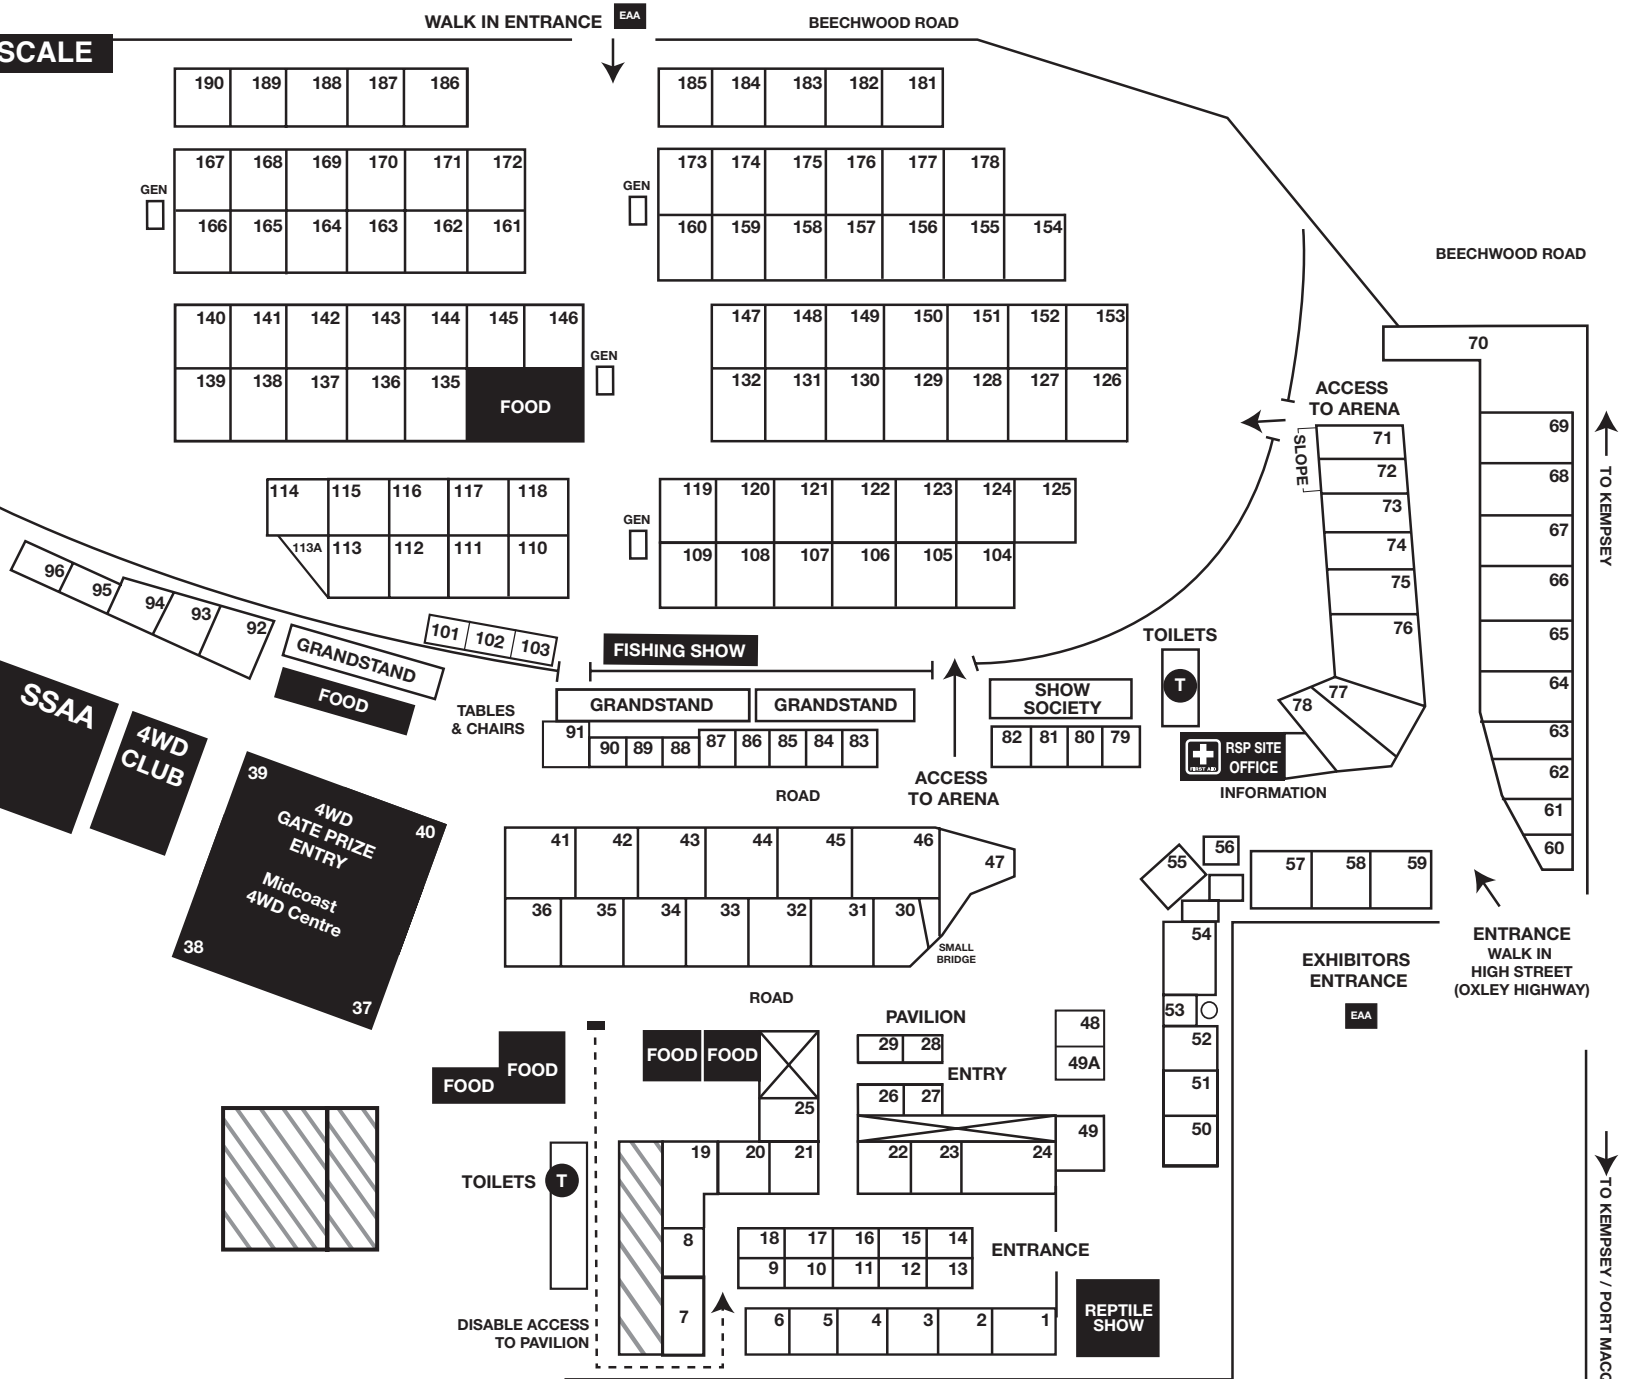

SITE MAP NOT DRAWN TO SCALE

WALK IN ENTRANCE

BEECHWOOD ROAD

BEECHWOOD ROAD

EXHIBITOR PARKING

ACCESS TO ARENA

BIKE SHOW
SAT AND
SUN ONLY

EAA

TO KEMPSEY / PORT MACQUARIE