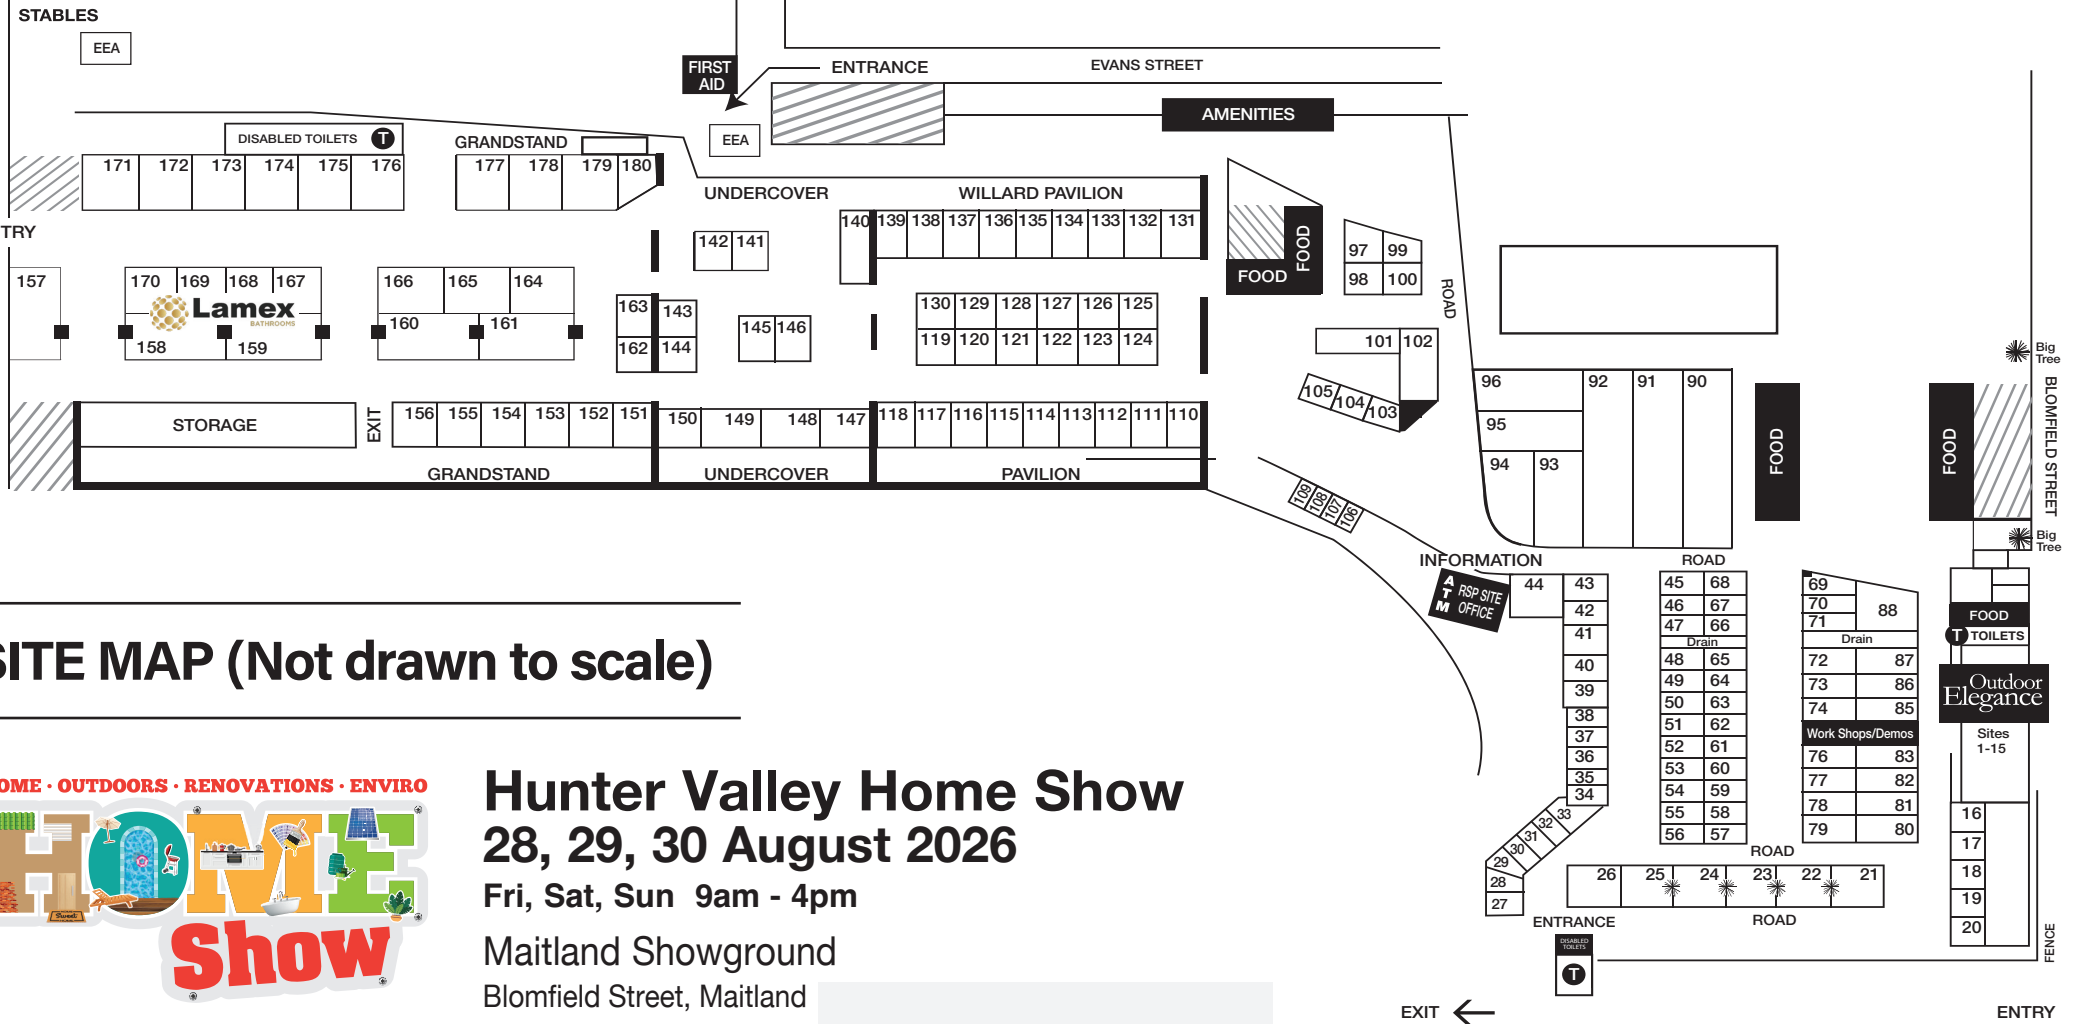

SITE MAP (Not drawn to scale)

Hunter Valley Home Show 28, 29, 30 August 2026

Fri, Sat, Sun 9am - 4pm

Maitland Showground
Blomfield Street, Maitland

EEA EMERGENCY EVACUATION AREA T TOILETS T TREES + POLE

RURAL SCENE PROMOTIONS
The Exhibition Organisers.