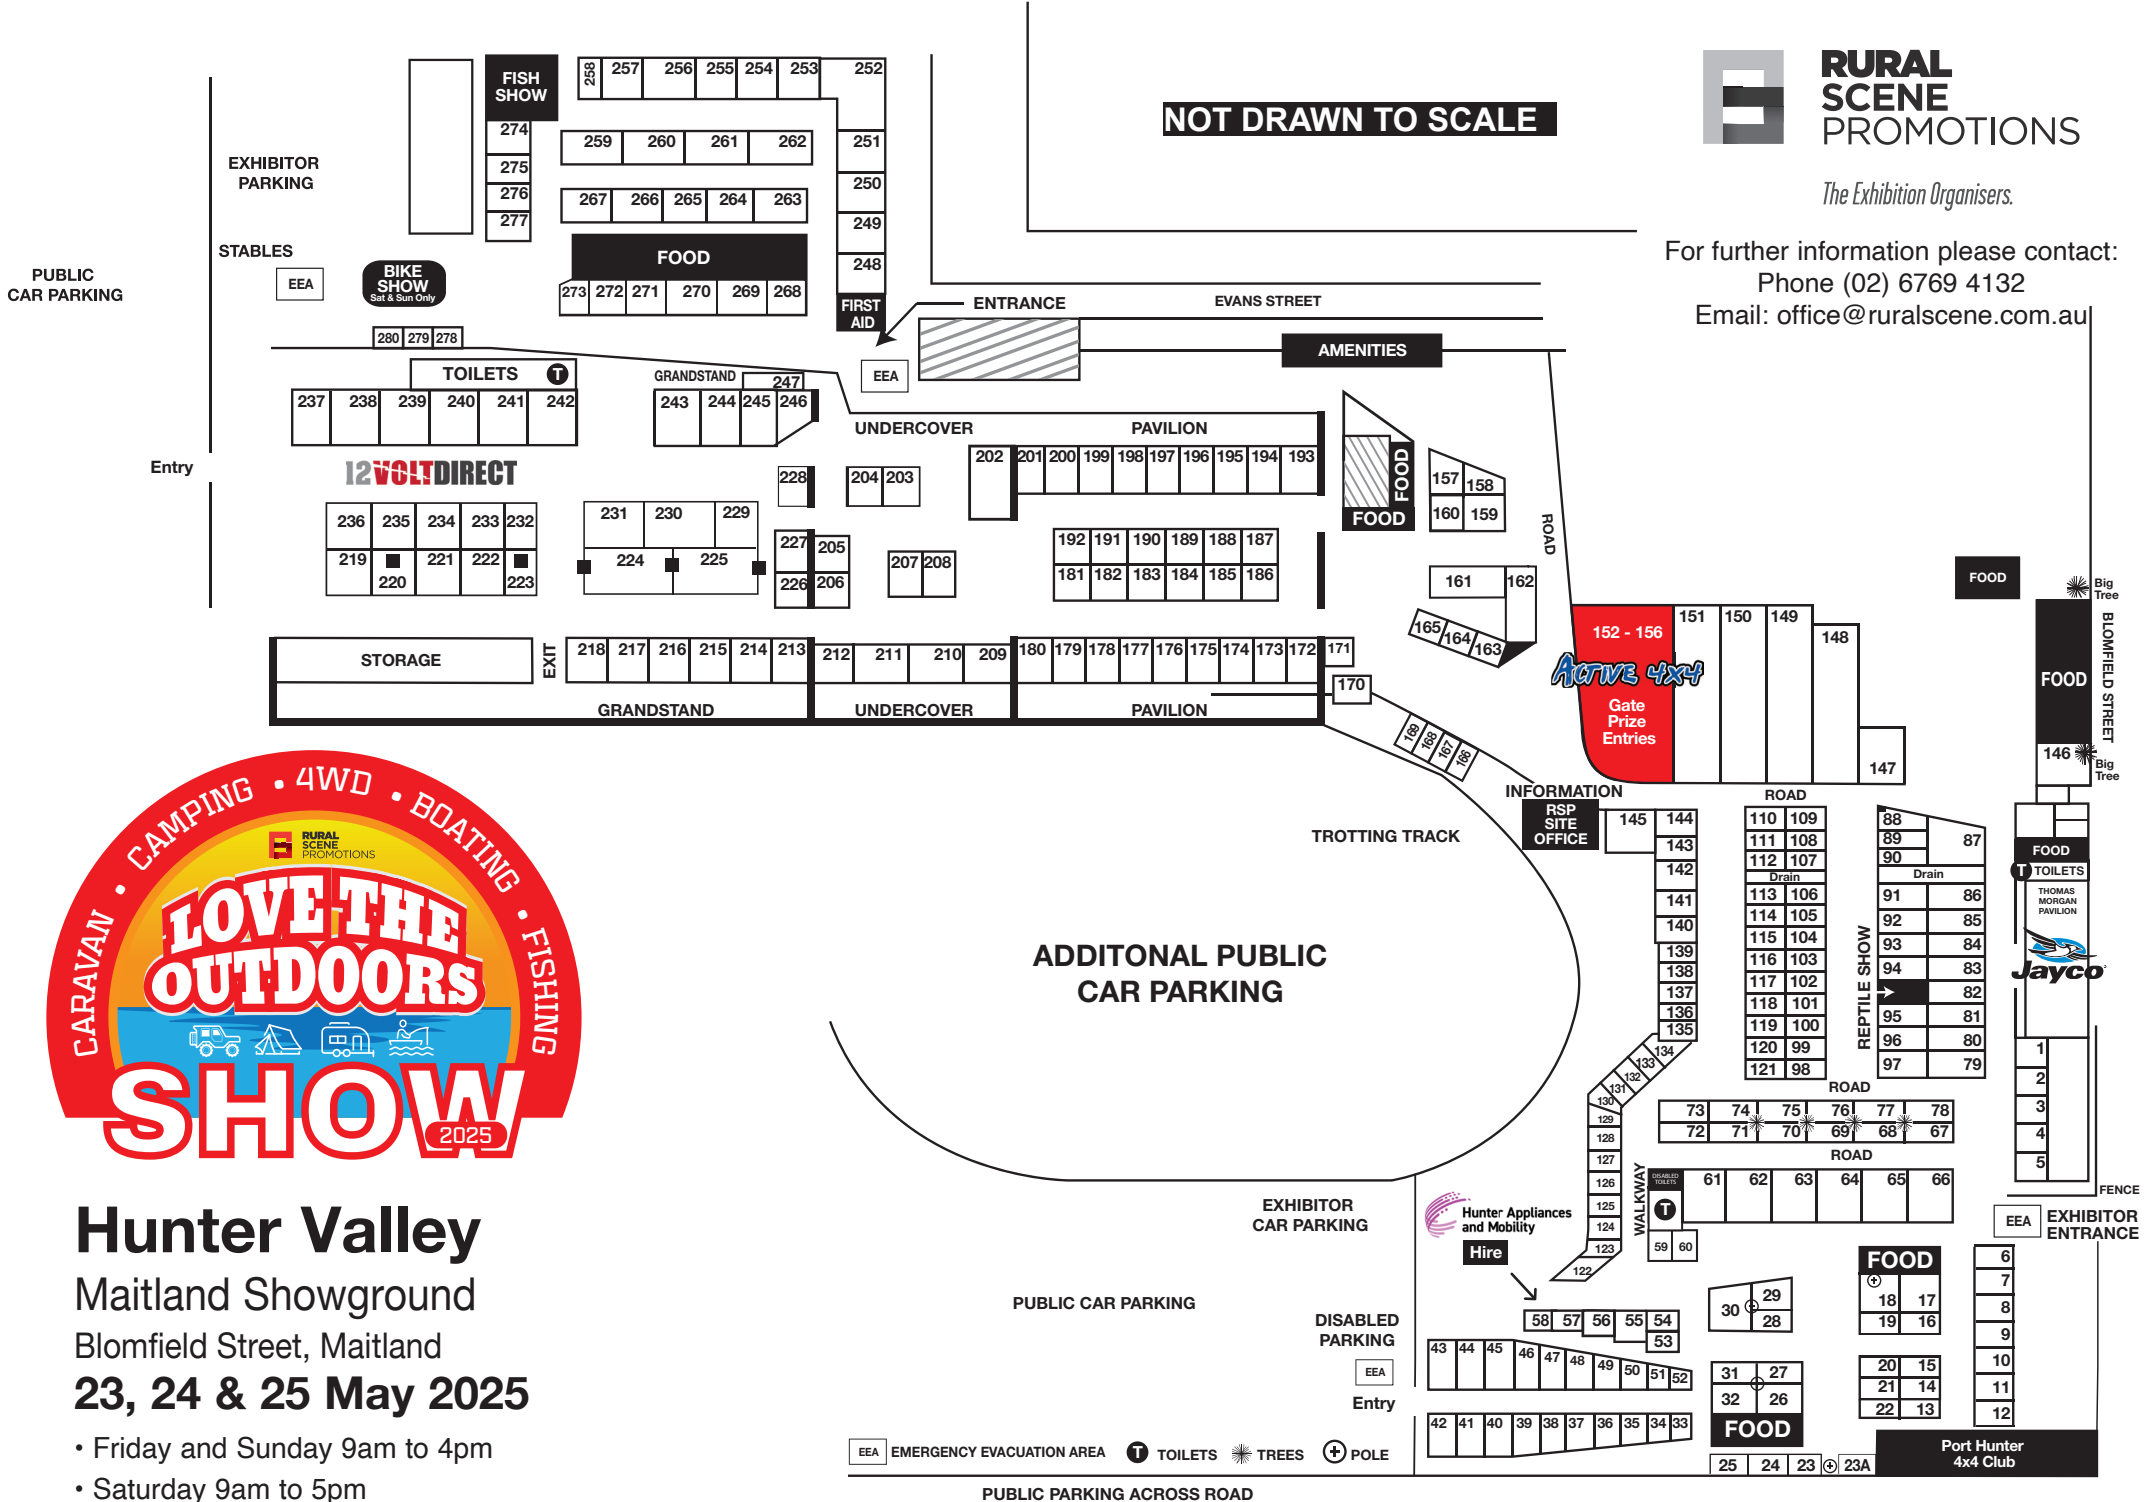

For further information please contact:
 Phone (02) 6769 4132
 Email: office@ruralscene.com.au

NOT DRAWN TO SCALE

Hunter Valley

Maitland Showground

Blomfield Street, Maitland

23, 24 & 25 May 2025

- Friday and Sunday 9am to 4pm
- Saturday 9am to 5pm

EEA EMERGENCY EVACUATION AREA T TOILETS T TREES + POLE

PUBLIC PARKING ACROSS ROAD