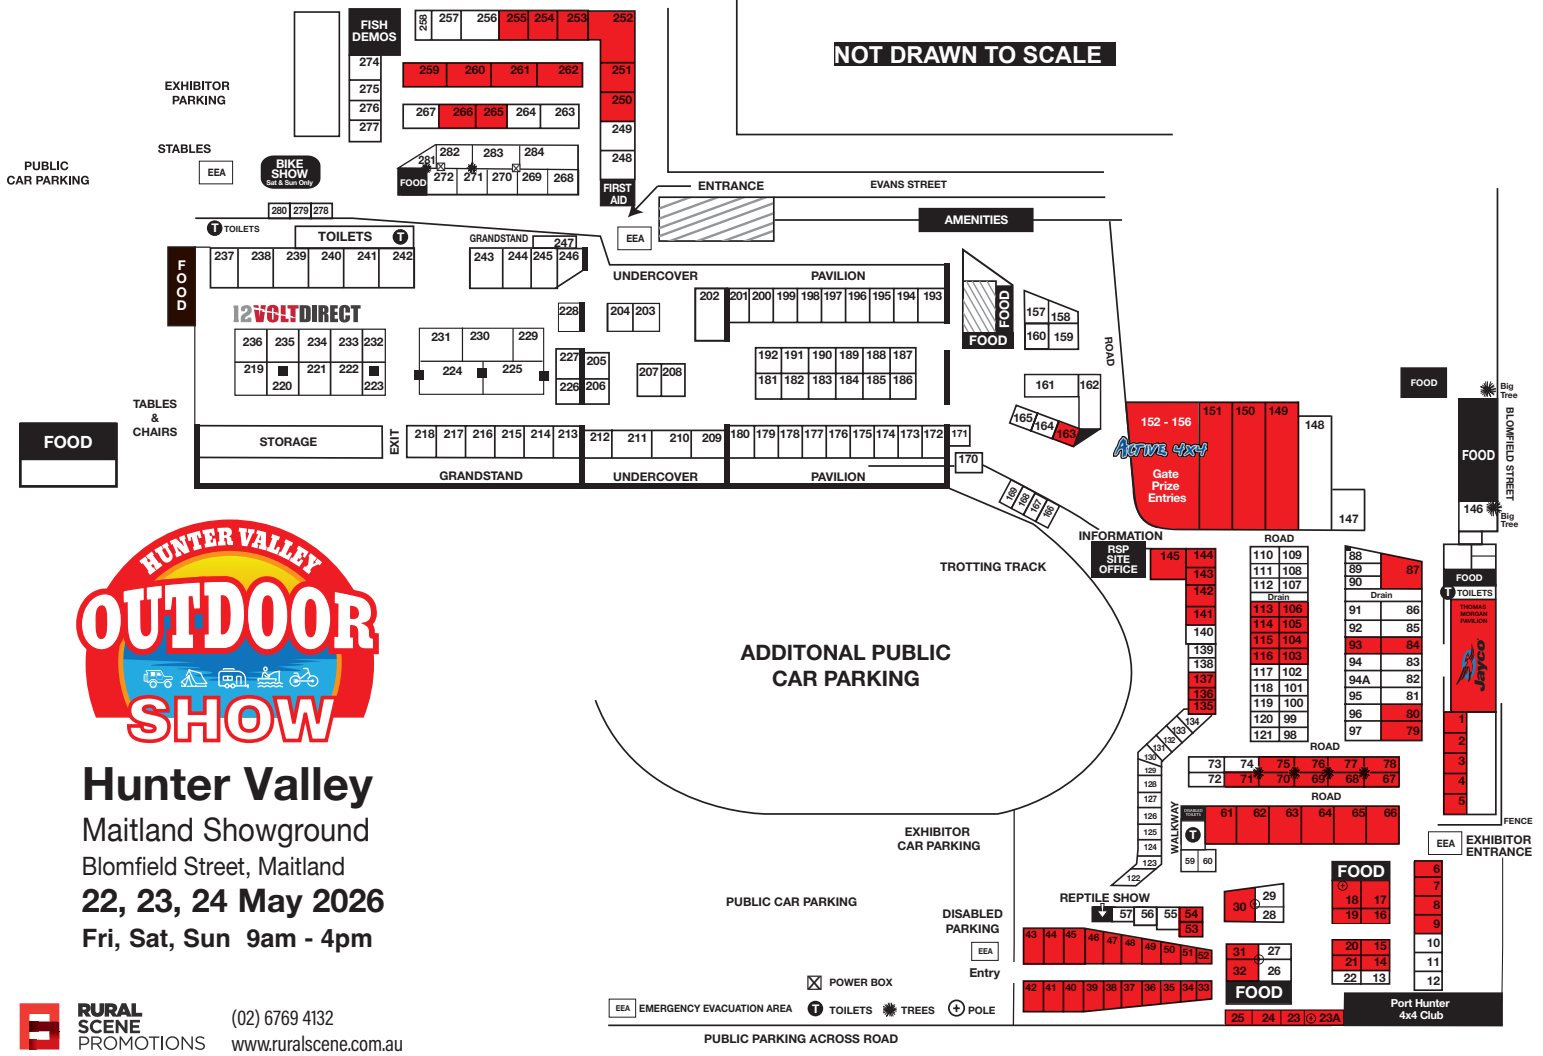

Brand	Site No.	Exhibitor
Network RV	41 to 42	Victory Caravans Newcastle
New Age	53 to 54, 63	Newcastle RV Supercentre
Newgen	46 to 48	Newcastle Caravans & RV's
Newlands	51 to 52	Alan Graham Caravans
Nova	142 to 145	Parravans Newcastle
Option	61 to 62	7th Street Caravans
Prime Edge	46 to 48	Newcastle Caravans & RV's
Pro RV	18 to 19	Pro RV Caravans Newcastle
Radiant	260, 265 to 266	Off Track RV
Rembrant	149 to 151	RV Central
Retreat	61 to 62	7th Street Caravans
Silver Valley	61 to 62	7th Street Caravans
Snowy River	31 to 32	Snowy River Caravans
Stealth	141	Cruziy Campers
Stoney Creek	49 to 50	Stoney Creek Campers
Supreme	6 to 8	Supreme & Leader Caravans
The Little Caravan Company	44	Newcastle Aussie Five Star
Titan	253 to 255	Titan Caravans
Torus RV	25 & 38	Torus RV
Traveller	53 to 54, 163	Newcastle RV Supercentre
Tuff Track	250 to 252	Hinterland Caravans
Union RV	135 to 137	Singleton Trailer Caravans & Camping
Urban	250 to 252	Hinterland Caravans
Vacationer	260, 262 & 266	Off Track RV
Vibe	43	Auswide Caravans
Victory	41 to 42	Victory Caravans Newcastle
Viscount	45	RV Connection - Viscount Caravans
Vivid	250 to 252	Hinterland Caravans
X-Series	261 to 262	RV Connection Pty Ltd
Xplore	16 to 17	Sportsmad RV
Zodiac	67 to 69, 76 to 78	Austrack Campers